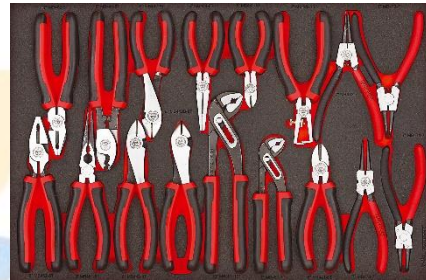

Workshop Tools

Basic and Special tools

Energia[®]
Alliance

Basic tools

Tool Cabinet

Socket wrench

1/2- 6-32mm;
3/8- 6-30mm;
1/4- 4-16mm;

Wrench Set

6-36mm

Screwdriver Set

0.5 x 3.0 x 80
0.8 x 4.0 x 100
1.0 x 5.5 x 125
PH 1
PH 1,5
PH 2
PH 3

Screwdriver Torx Set

T6-T40

Screwdriver Hexagon Set

2-12

Piler set