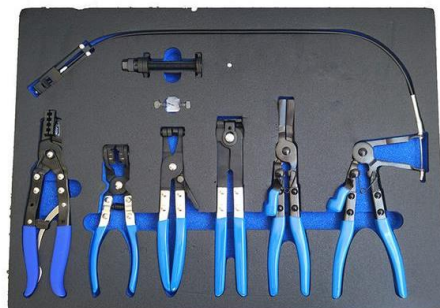

Workshop Tools

Basic and Special tools

Energia[®]
Alliance

Basic tools

Tool Cabinet

Socket wrench

1/2- 6-32mm;
3/8- 6-30mm;
1/4- 4-16mm;

Wrench Set

6-36mm

Screwdriver Set

0.5 x 3.0 x 80
0.8 x 4.0 x 100
1.0 x 5.5 x 125
PH 1
PH 1,5
PH 2
PH 3

Screwdriver Torx Set

T6-T40

Screwdriver Hexagon Set

2-12

Piler set

Pipe Clamp Plier set

© Pansylamb

Hose Clamp Plier set

Hammer

1kg-10kg

Scissors and Hose Scissors

Multi-purpose file set

Cutter